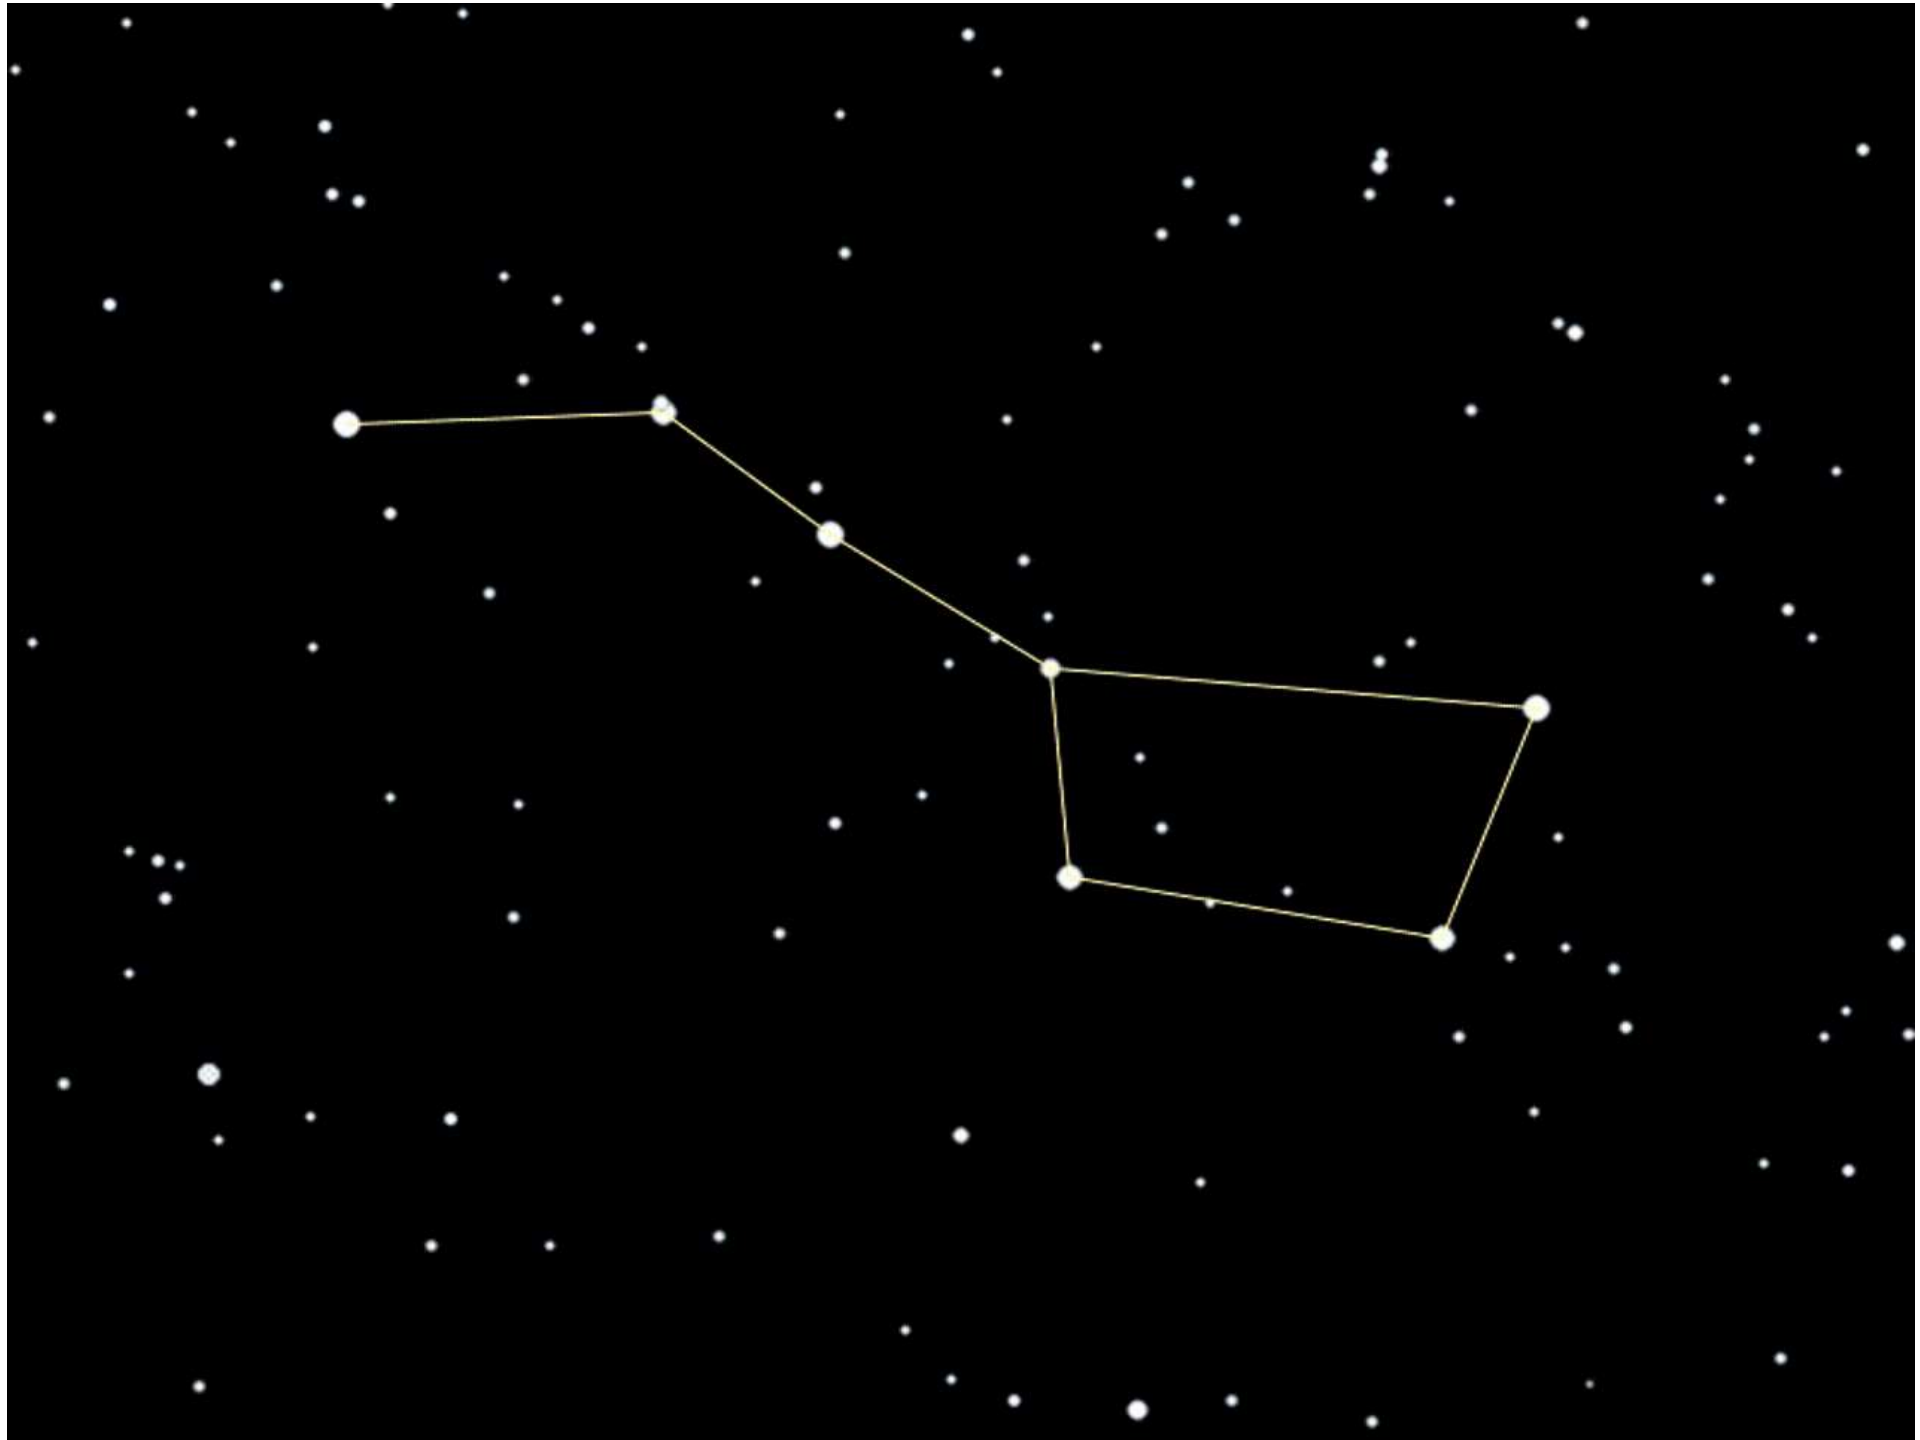

The image is a vertical composition with a blue color palette. It features two Earth-like planets: one in the upper left and another in the lower right. The background is a deep blue space filled with numerous small white stars and a faint, glowing nebula or galaxy structure. The word "КОСМОС" is centered in the middle of the image in a bold, white, sans-serif font.

# Валентина Владимировна Терешкова

Созвездия

Лебедь

Цефей

Андромеда

Дракон

Кассиопея

Северная Корона