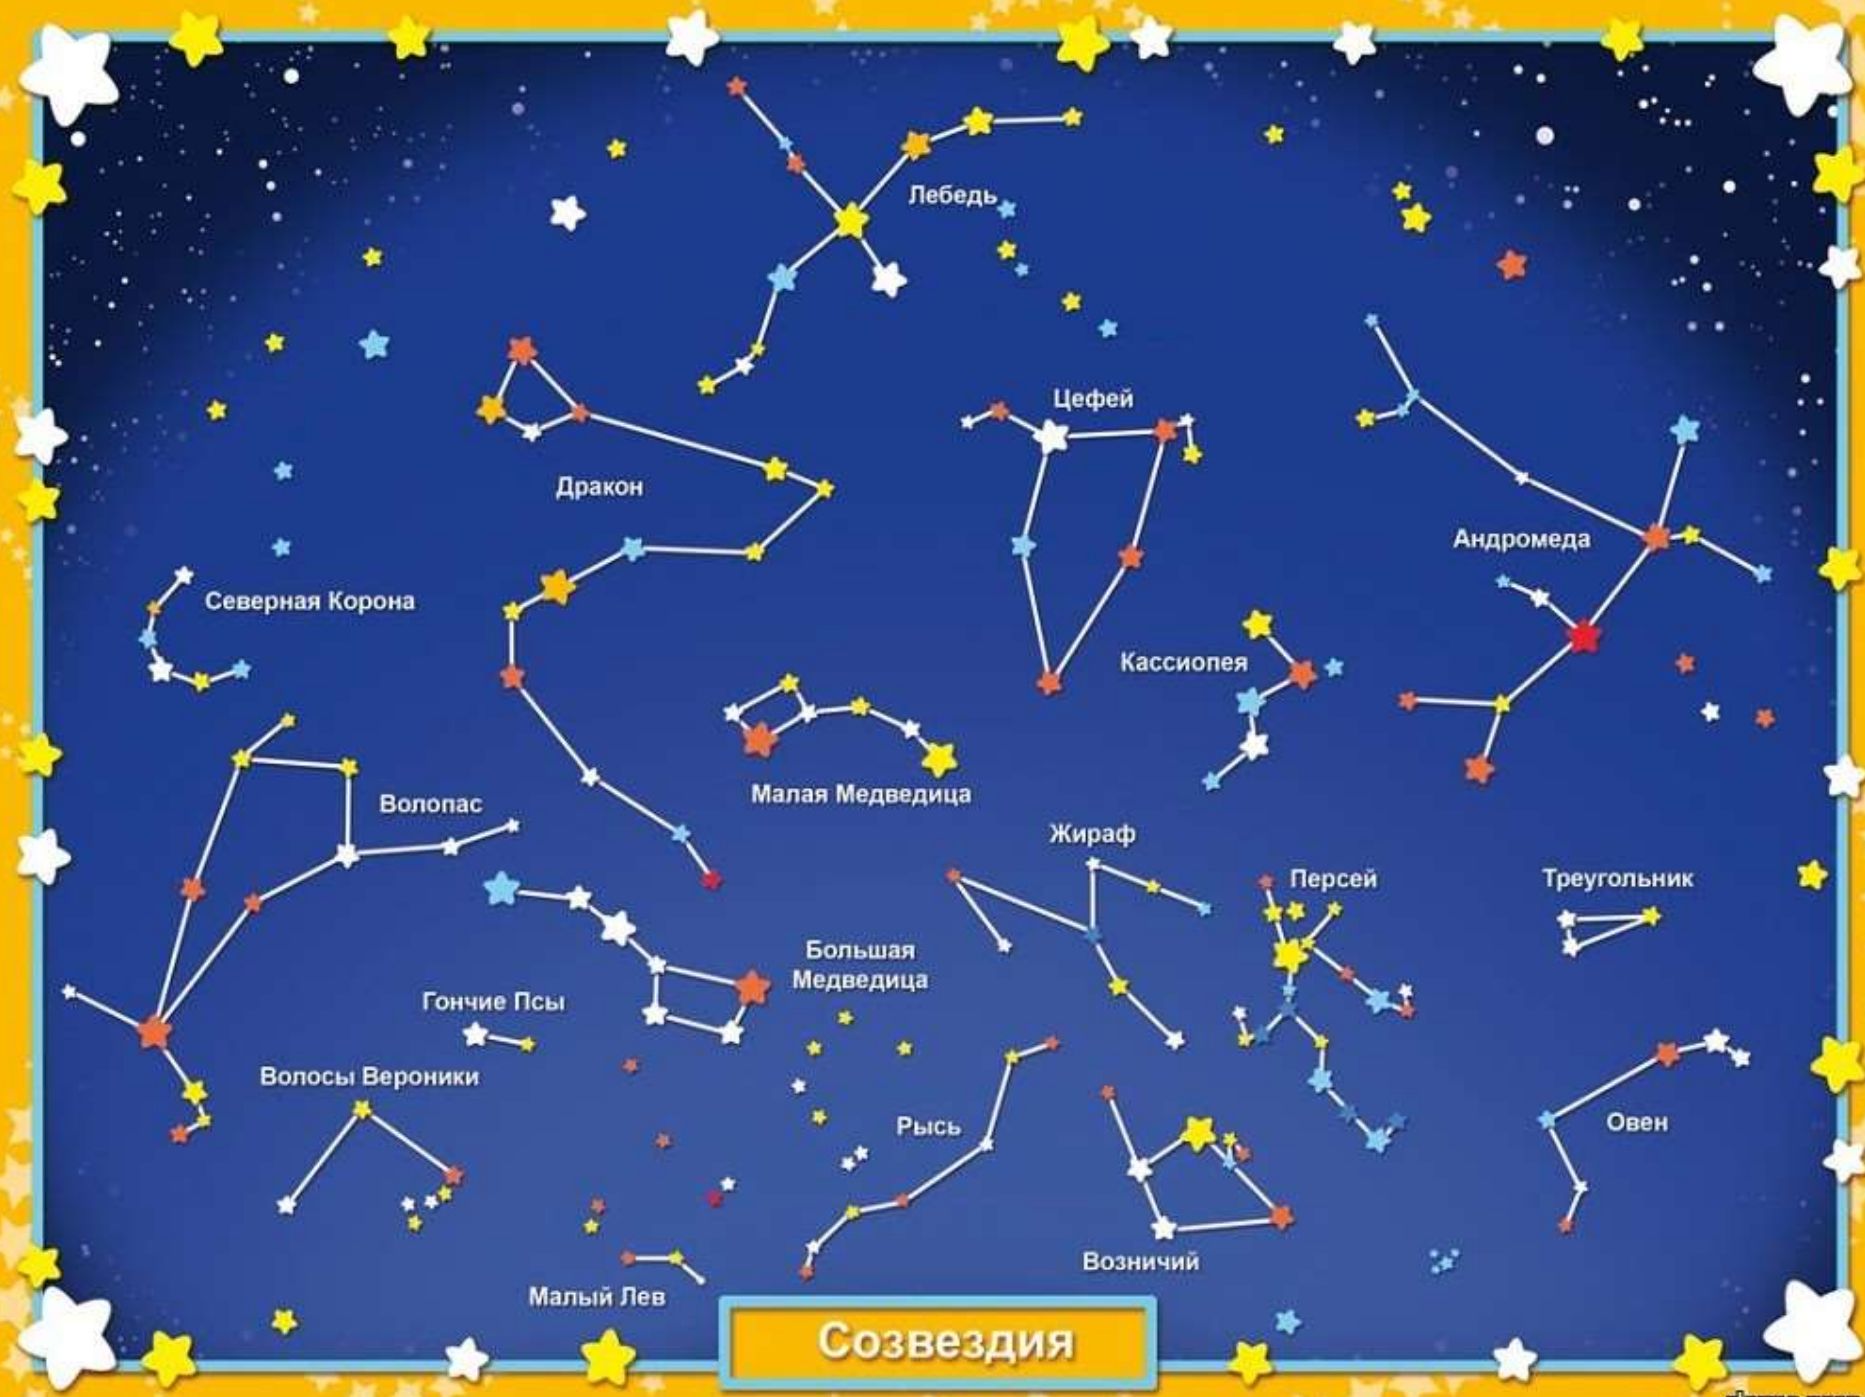

The image is a vertical composition with a blue color palette. It features two Earth-like planets: one in the upper left and another in the lower right. The background is a deep blue space filled with numerous small white stars and a faint, glowing nebula or galaxy structure. The word "КОСМОС" is centered in the middle of the image in a bold, white, sans-serif font.

# Валентина Владимировна Терешкова

Созвездия

Лебедь

Цефей

Андромеда

Дракон

Кассиопея

Северная Корона